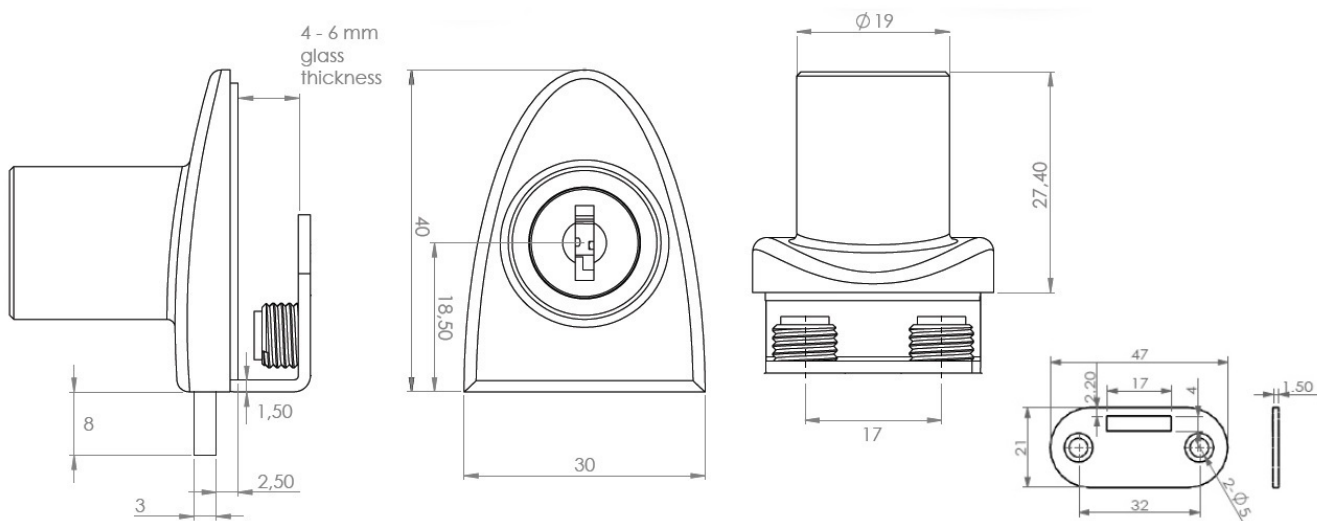

PRODUCT SHEET

Description:

Glass Door Lock "Badge", F/Single Doors, Chrome Pl, W/SISO Oval Metal Key, 400 KD,W/2 Zamak Screws W/PVC Tip, 1 CPL, Flat Oval Metal Striking Plate, f/Glass Thickness 4-6mm

Item number:

14.09.500-0

Units	Box	Carton	HS Code	Barcode
Pcs.	10	100	8301300000	 5704866048552

SISO A/S

Mileparken 11
DK-2740 Skovlunde
Denmark
VAT: DK 24786013

Phone +45 45 830 900

www.siso.dk
siso@siso.dk

Danske Bank
Nytorv Branch
Copenhagen
SWIFT: DABADKKK

Account no.
4180 3112 112936
IBAN Account
DK7230003112112936